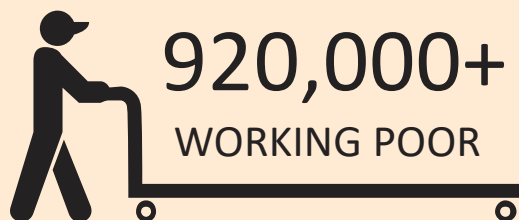

POVERTY

FACTS AND FIGURES

POVERTY LINE IS
HK\$4,500
PER MONTH FOR
A SINGLE PERSON

LIVE UNDER THE POVERTY LINE

HK RANKS FIRST IN
INCOME INEQUALITY
AMONG DEVELOPED ECONOMIES

209,700 PEOPLE LIVE IN
SUB-DIVIDED UNITS, COFFINS,
CAGE HOMES & ROOFTOPS

37%
SUB-DIVIDED
UNITS HAVE NO
KITCHEN

1000+
STREET
SLEEPERS

LOW-INCOME FAMILIES
SPEND **46%**
OF THEIR INCOME
ON FOOD

DAILY FOOD
EXPENDITURE FOR
LOW INCOME
FAMILIES = **HK\$30** PER PERSON