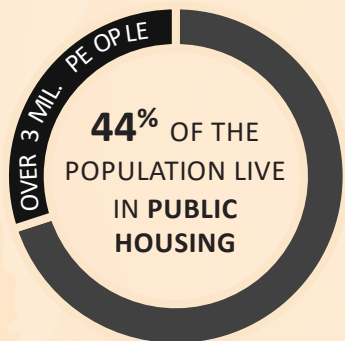

POVERTY

FACTS AND FIGURES

POVERTY LINE IS
HK\$4,500
PER MONTH FOR
A SINGLE PERSON

LIVE UNDER THE POVERTY LINE

HK RANKS FIRST IN
INCOME INEQUALITY
AMONG DEVELOPED ECONOMIES

209,700 PEOPLE LIVE IN
SUB-DIVIDED UNITS, COFFINS,
CAGE HOMES & ROOFTOPS

37%
SUB-DIVIDED
UNITS HAVE NO
KITCHEN

1000+
STREET
SLEEPERS

LOW-INCOME FAMILIES
SPEND **46%**
OF THEIR INCOME
ON FOOD

DAILY FOOD
EXPENDITURE FOR
LOW INCOME
FAMILIES = **HK\$30** PER PERSON